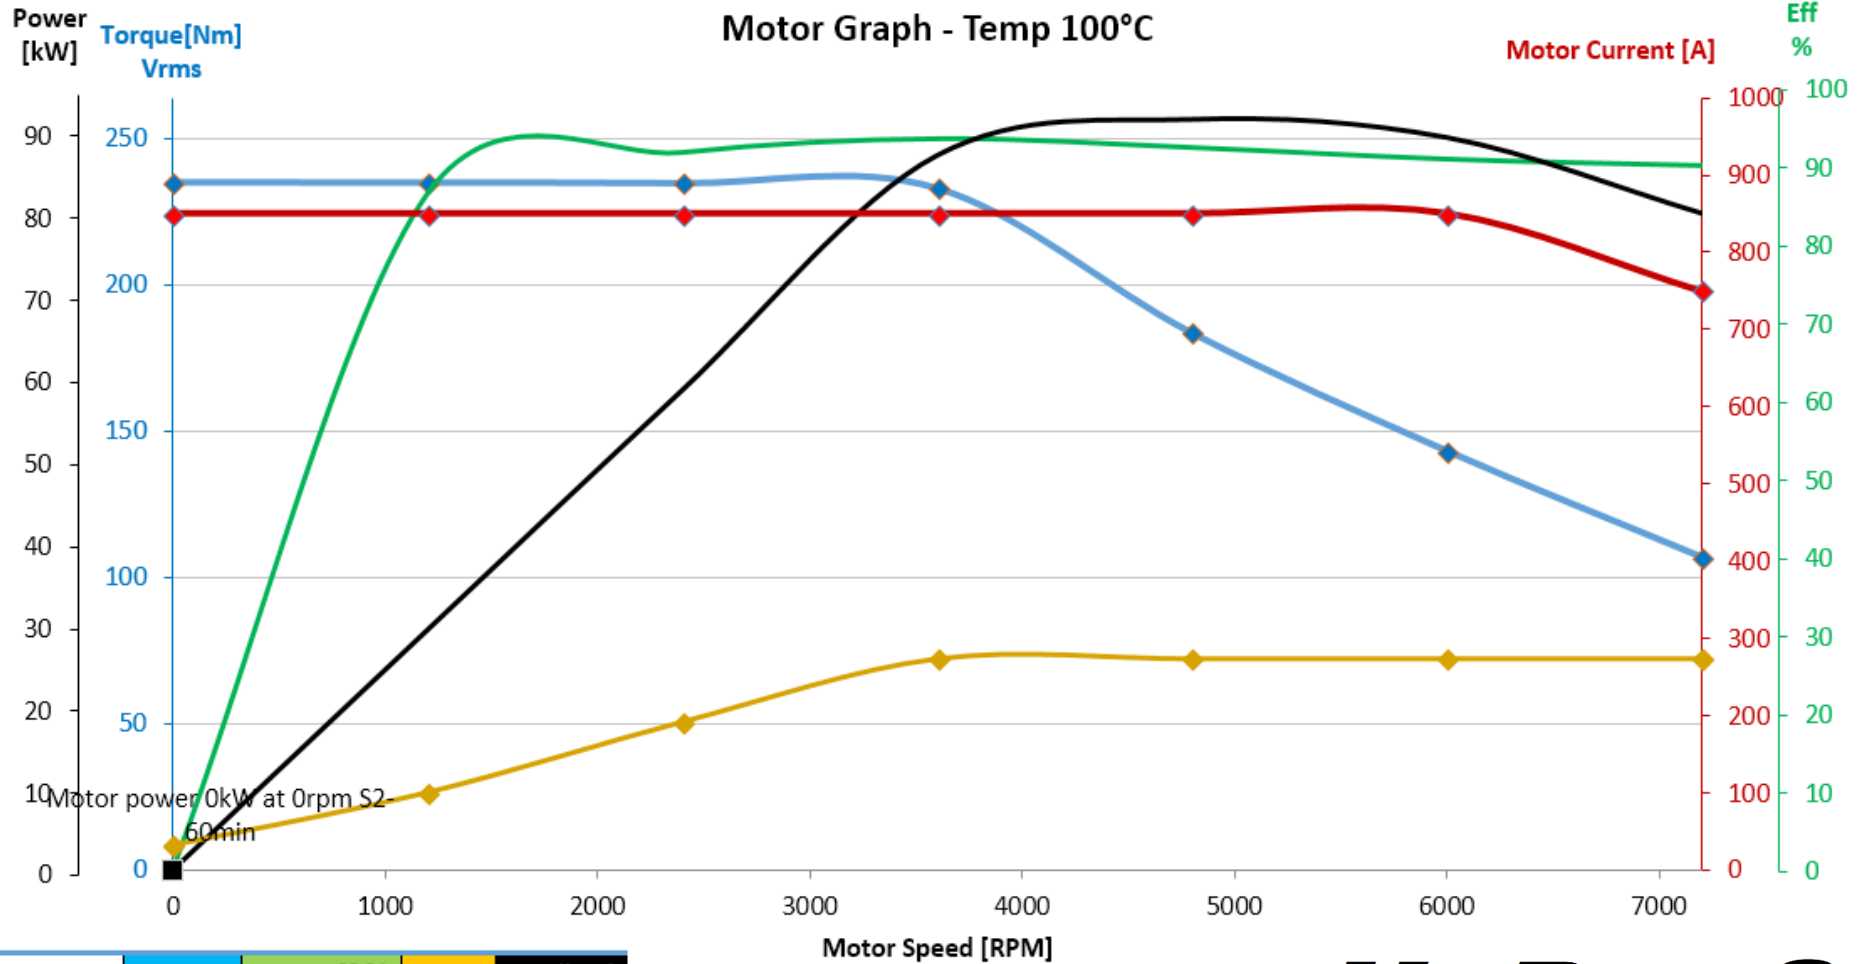

NetGain Motors, Inc.

800 South State Street / Suite 4 / Lockport, IL 60441 / 630-243-9100 / 630-685-4054 (FAX)

Rpm	Nm	Mot Eff %	Vrms	Pm (kW)
0	235.1	0.0	8.5	0.0
1200	235.0	87.5	26.6	29.5
2400	234.8	92.8	50.8	59.0
3600	233.1	94.6	72.5	87.8
4800	183.6	93.5	72.5	92.3
6000	143.3	92.0	72.5	90.0
7200	107.1	91.2	72.5	80.7

DC Supply:
108V

Hyper 9™
&
Hyper 9D™